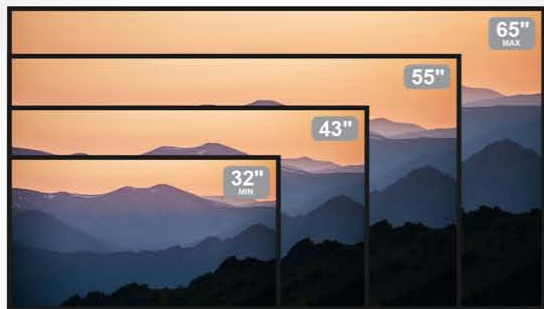

# VAL400 - Flat to Wall TV Wall Mount for 32 - 65" TVs

## Universal Compatibility

Supports ALL VESA sizes between  
50 x 50 mm and 400 x 400 mm

Including: 50 x 50 mm, 75 x 75 mm,  
100 x 100 mm, 100 x 100 mm, 200 x 100 mm,  
200 x 200 mm, 300 x 100 mm, 300 x 200 mm,  
300 x 300 mm, 400 x 100 mm, 400 x 200 mm,  
400 x 300 mm, 400 x 400 mm

### VESA

refers to the mounting holes on  
the back of your TV, measured  
horizontally (X) then vertically (Y)  
to the centre of the holes

Supports ALL VESA sizes between:

**50 x 50 mm**

and

**400 x 400 mm**

**Slim Profile**  
**2.28 cm / 0.9"**  
from the wall