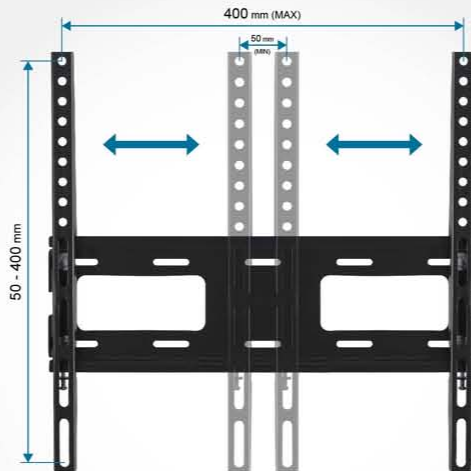

## Universal Compatibility

Supports ALL VESA sizes between  
50 x 50 mm and 400 x 400 mm

Including: 50 x 50 mm, 75 x 75 mm,  
100 x 100 mm, 100 x 100 mm, 200 x 100 mm,  
200 x 200 mm, 300 x 100 mm, 300 x 200 mm,  
300 x 300 mm, 400 x 100 mm, 400 x 200 mm,  
400 x 300 mm, 400 x 400 mm

Includes multiple TV fixings:

**M4** (16 mm)    **M4** (30 mm)

**M6** (16 mm)    **M6** (30 mm)

**M8** (25 mm)    **M8** (45 mm)

### VESA

refers to the mounting holes on  
the back of your TV, measured  
horizontally (X) then vertically (Y)  
to the centre of the holes

Supports ALL VESA sizes between:

**50 x 50 mm**

and

**400 x 400 mm**

**Slim Profile**  
**2.28 cm / 0.9"**  
from the wall